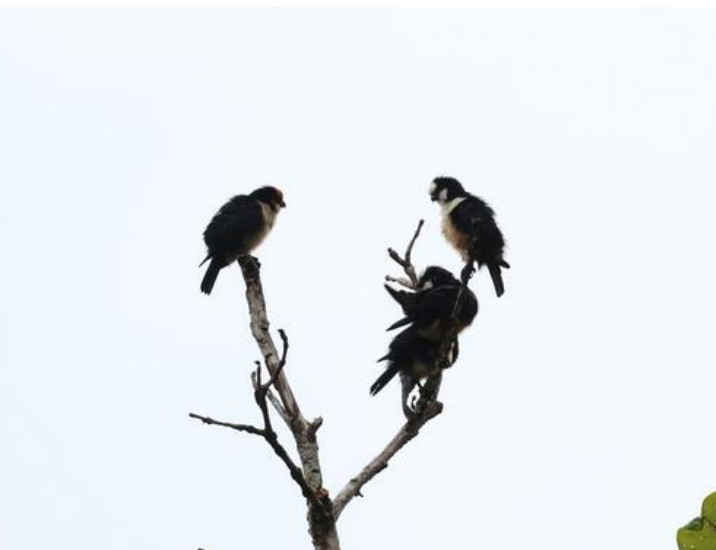

Hose's Broadbill

© Yeo Siew Teck

A new 3 weeks Borneo birding tour combines Sabah and Sarawak for Birdtour Asia, including the feeding hides that have been established in the recent. Fortunately we saw over 300 species which includes 58 endemic, namely the **Bulwer's Pheasant, Dulit & Bornean Frogmouths, Black Oriole, Hose's Broadbill, the 4 endemic Pittas ~ The Blue-banded, Bornean Banded, Blue-headed & Black-headed, the Whitehead's trio ~ Broadbill, Spiderhunter & Trogon, Everett's Thrush, Fruithunter, Mountain Serpent Eagle, Bornean Ground Cuckoo, Bornean & Black-throated Wren-babbler** among others.

Penan Bulbul

Eyebrowed Jungle Flycatcher

Bornean Green Magpie

Black-sided Flowerpecker

Cream-eyed Bulbul

Chestnut-crested Yuhina

Pygmy Heleia

Bornean Blue Flycatcher

Dayak Blue Flycatcher

Grey-hooded Babbler

Bornean Black-capped Babbler

Bornean Whistling Thrush

Chestnut-hooded Laughingthrush

Bornean Whistler

White-crowned Shama

Bornean Brown Barbet

White-fronted Falconet

Sabah Partridge

Bornean Spiderhunter

Bornean Black Magpie

Banded Kingfisher

Great Argus

Hook-billed Bulbul

Crested Shrikejay